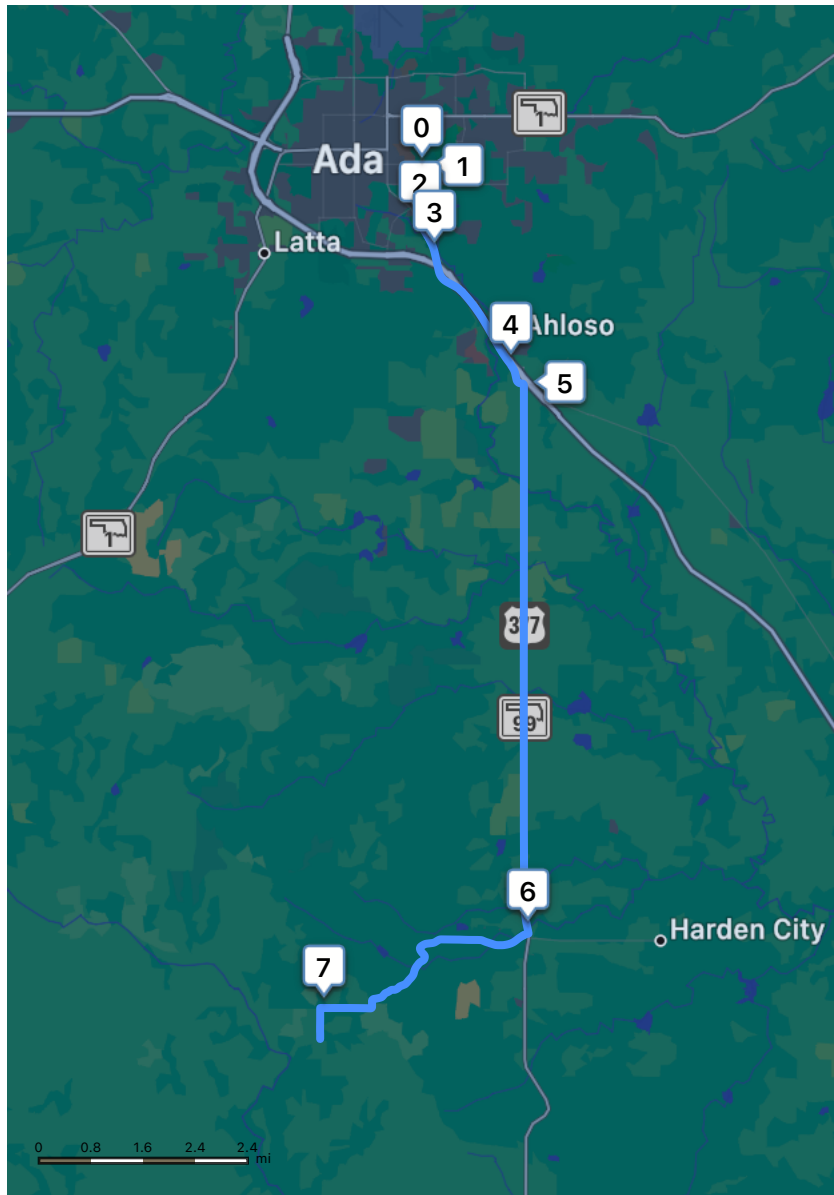

16 mi
24 minutes

1

In 0.8 mi,
Turn left onto
Craddock Rd

2

In 0.5 mi (3 min),
Merge onto US-377 S

3

In 2.0 mi (1 min),
Take the exit onto
SH-99 South, US-377
South toward
Tishomingo, Fittstown

4

In 0.4 mi (2 min),
Turn right onto
US-377 toward
Tishomingo, Fittstown

 1100 E 14th St, Ada

16 mi
24 minutes

5

In 8.0 mi (1 min),
Turn right onto
County Road 1660

6

In 3.8 mi (8 min),
Turn left onto County
Road 3550

In 0.5 mi (9 min),
Prepare to park your
car near County Road
3550

 1100 E 14th St, Ada