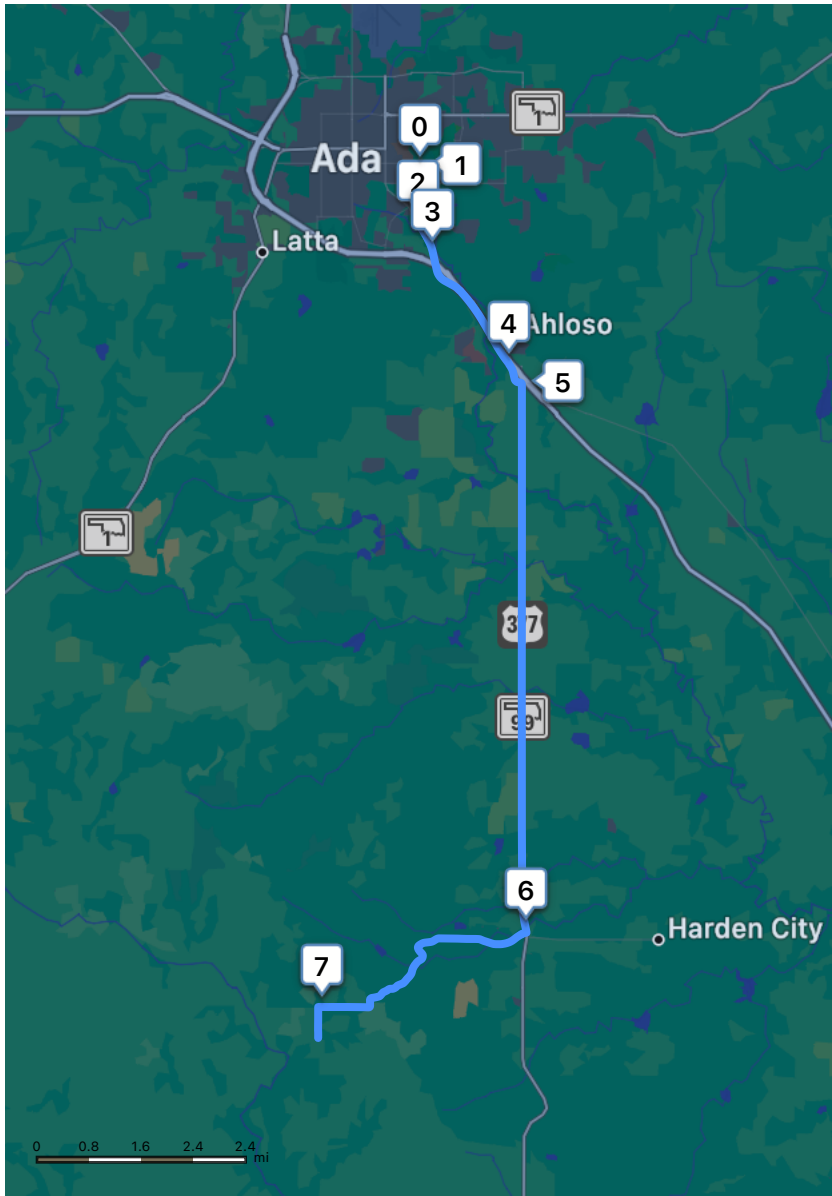

16 mi
24 minutes

1

In 0.8 mi,
Turn left onto
Craddock Rd

2

In 0.5 mi (3 min),
Merge onto US-377 S

3

In 2.0 mi (1 min),
Take the exit onto
SH-99 South, US-377
South toward
Tishomingo, Fittstown

4

In 0.4 mi (2 min),
Turn right onto
US-377 toward
Tishomingo, Fittstown

 1100 E 14th St, Ada

16 mi
24 minutes

5

In 8.0 mi (1 min),
Turn right onto
County Road 1660

6

In 3.8 mi (8 min),
Turn left onto County
Road 3550

In 0.5 mi (9 min),
Prepare to park your
car near County Road
3550

 1100 E 14th St, Ada