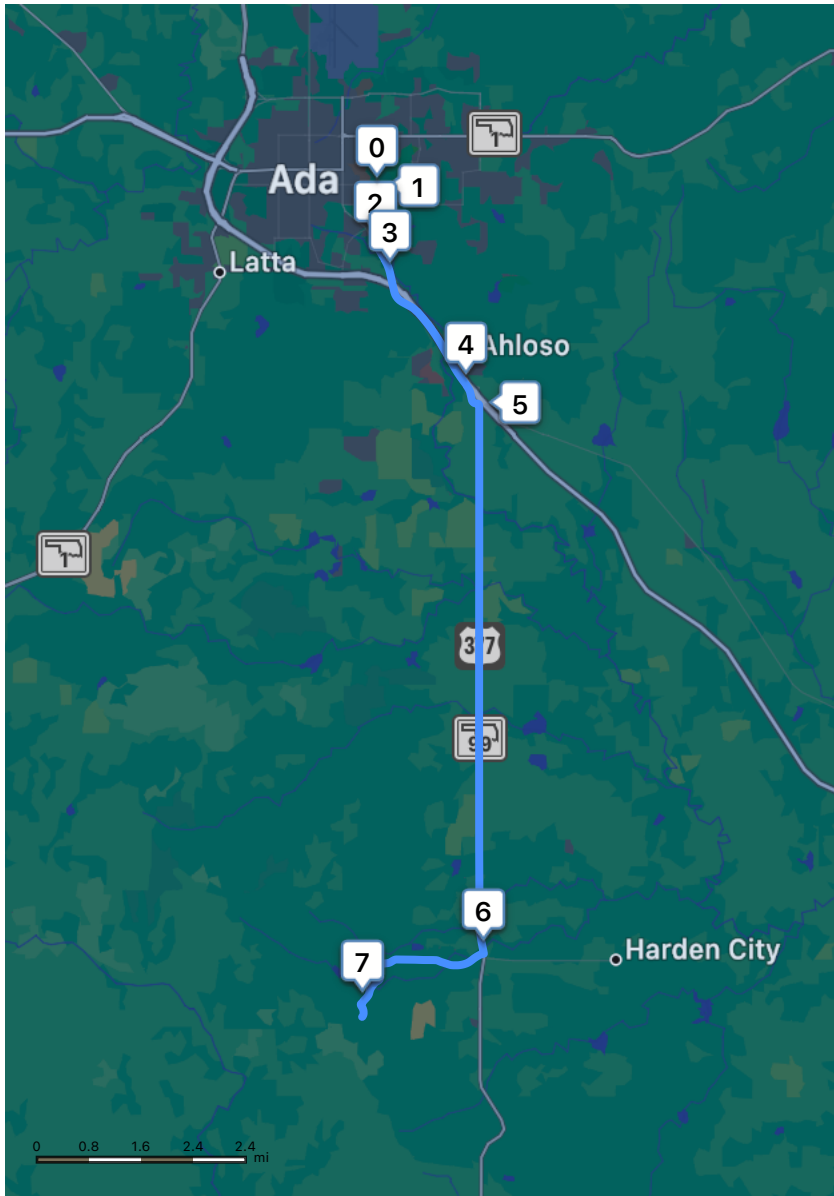

14 mi
20 minutes

1100 E 14th St, Ada

1

In 0.8 mi,
Turn left onto
Craddock Rd

2

In 0.5 mi (3 min),
Merge onto US-377 S

3

In 2.0 mi (1 min),
Take the exit onto
SH-99 South, US-377
South toward
Tishomingo, Fittstown

4

In 0.4 mi (2 min),
Turn right onto
US-377 toward
Tishomingo, Fittstown

14 mi
20 minutes

5

In 8.0 mi (1 min),
Turn right onto
County Road 1660

6

In 2.3 mi (8 min),
Turn left onto County
Road 168

In 0.2 mi (6 min),
The destination is on
your left

1100 E 14th St, Ada