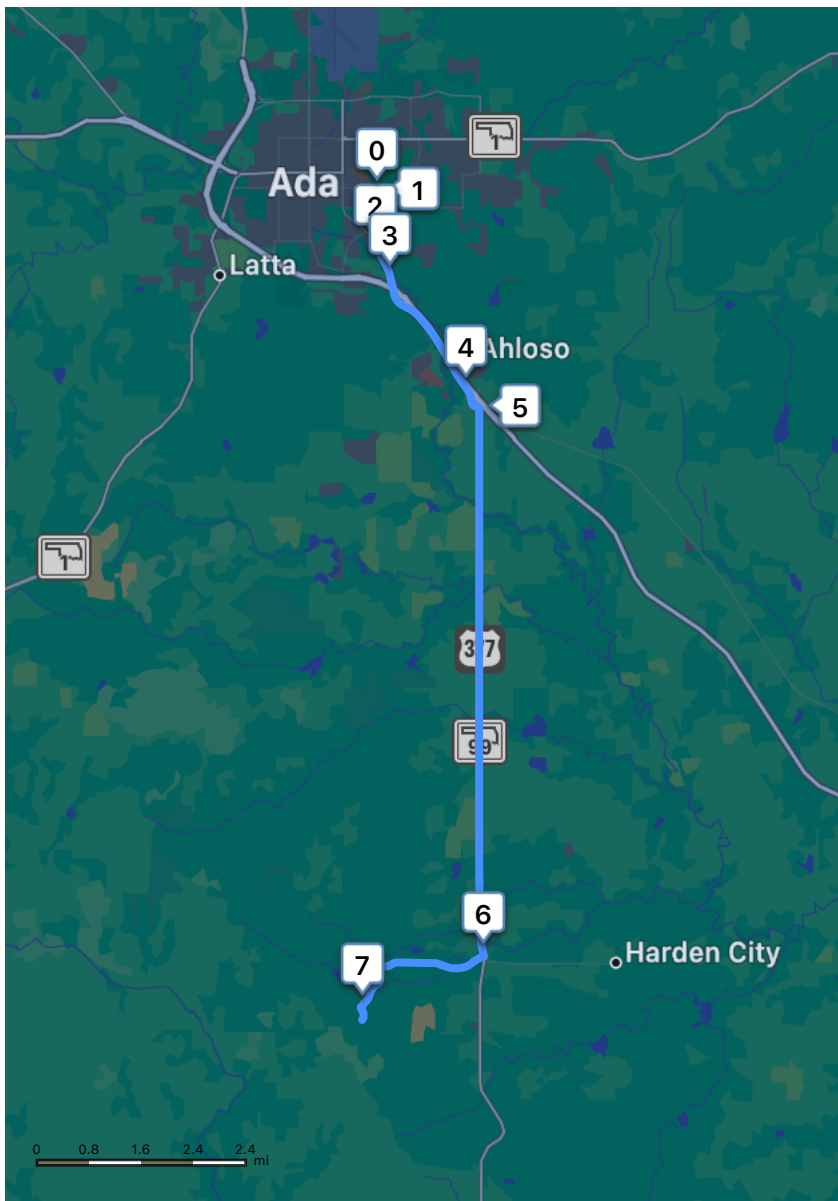

14 mi
20 minutes

1100 E 14th St, Ada

1

In 0.8 mi,
Turn left onto
Craddock Rd

2

In 0.5 mi (3 min),
Merge onto US-377 S

3

In 2.0 mi (1 min),
Take the exit onto
SH-99 South, US-377
South toward
Tishomingo, Fittstown

4

In 0.4 mi (2 min),
Turn right onto
US-377 toward
Tishomingo, Fittstown

14 mi
20 minutes

5

In 8.0 mi (1 min),
Turn right onto
County Road 1660

6

In 2.3 mi (8 min),
Turn left onto County
Road 168

In 0.2 mi (6 min),
The destination is on
your left

1100 E 14th St, Ada